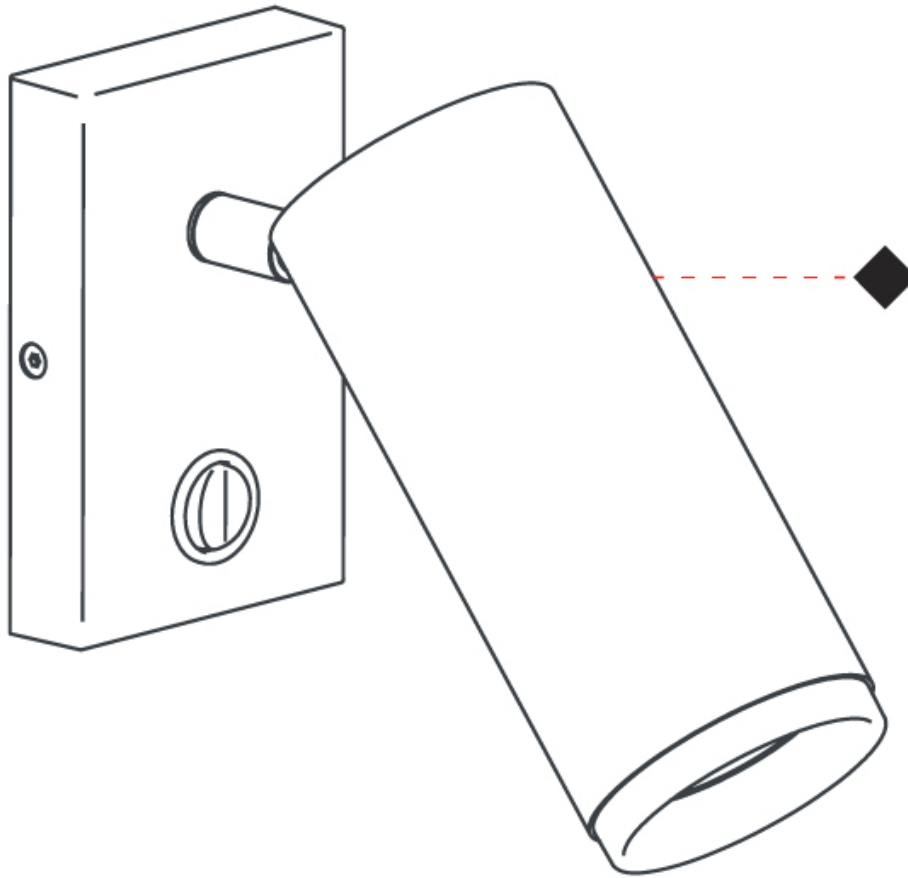

GENERAL

Series: Haul
Subseries: Haul - Ceiling
Brand: Milan
Division: Design
Mounting Type: Surface
Mounting Location: Ceiling
Subcategory: Downlight

PHYSICAL

Shape: Cylinder
Diameter (mm): 40
Diameter (in): 1 9/16
Height (mm): 153
Height (in): 6
Light Distribution: Direct
[Fixture Finish: MWL / MBQ](#)
Fixture Material: Extruded Aluminum

GENERAL

Series: Haul
Subseries: Haul - Wall
Brand: Milan
Division: Design
Mounting Type: Surface
Mounting Location: Wall
Subcategory: On/Off Switch

PHYSICAL

Shape: Cylinder
Diameter (mm): 55
Diameter (in): 1 ⁹/₁₆
Length (mm): 83
Length (in): 3 ¹/₄
Height (mm): 100
Height (in): 3 ¹⁵/₁₆
Extension (mm): 120
Extension (in): 4 ³/₄
Light Distribution: Adjustable / Direct
[Fixture Finish: MWL / MBQ](#)
Fixture Material: Extruded Aluminum

OPTICAL

Beam Angle: 35

RATINGS AND CERTIFICATIONS

Certified By: Certified for North American Standards
IP rating: IP20

HAUL - WALL SURFACE

D93243-

PROJECT	_____
TYPE	_____
SPECIFIER	_____
QUANTITY	_____
DATE	_____