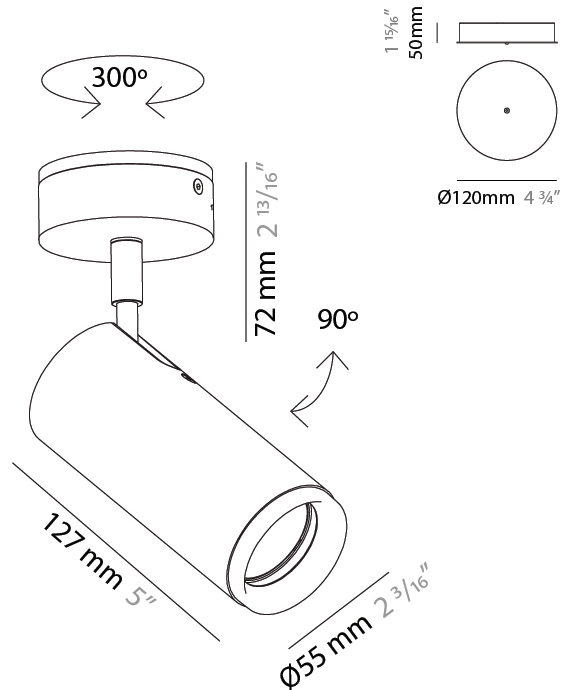

GENERAL

Series: Haul
Subseries: Haul 1 Light
Brand: Milan
Division: Design
Mounting Type: Surface
Mounting Location: Ceiling
Subcategory: Downlight

PHYSICAL

Shape: Cylinder
Diameter (mm): 55
Diameter (in): 2 ³/₁₆
Height (mm): 127
Height (in): 5
Max. Overall Height (mm): 199
Max. Overall Height (in): 7 ¹³/₁₆
Extension (mm): 72
Extension (in): 2 ¹³/₁₆
Light Distribution: Adjustable / Direct
[Fixture Finish: MWL / MBQ](#)
Fixture Material: Extruded Aluminum

OPTICAL

Beam Angle: 35
Adjustability: Rotational 300°; Tilt 90°

RATINGS AND CERTIFICATIONS

Certified By: Certified for North American Standards
IP rating: IP20

HAUL 1 LIGHT SURFACE

D92102R9-

PROJECT _____

TYPE _____

GENERAL

Series: Haul
Subseries: Haul - Ceiling
Brand: Milan
Division: Design
Mounting Type: Surface
Mounting Location: Ceiling
Subcategory: Downlight

PHYSICAL

Shape: Cylinder
Diameter (mm): 40
Diameter (in): 1 9/16
Height (mm): 153
Height (in): 6
Light Distribution: Direct
[Fixture Finish: MWL / MBQ](#)
Fixture Material: Extruded Aluminum

Shape: Cylinder _____
 Diameter (mm): 40 _____
 Diameter (in): 1 9/16 _____
 Length (mm): 98 _____
 Length (in): 3 7/8 _____
 Height (mm): 160 _____
 Height (in): 6 5/16 _____
 Light Distribution: Adjustable / Direct _____
 Fixture Finish: MWL / MBQ _____
 Fixture Material: Extruded Aluminum _____