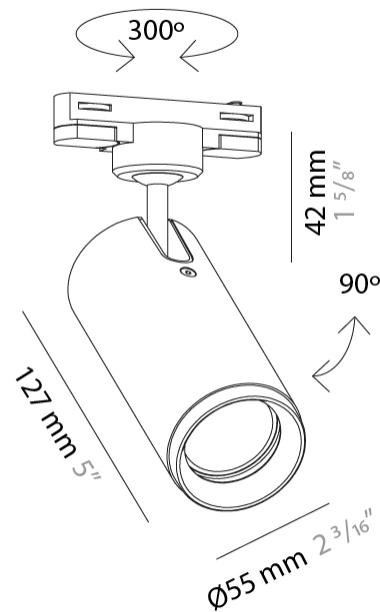

PROJECT	
TYPE	
SPECIFIER	
QUANTITY	
DATE	

HAUL TRACK

D96073-

base number   Finish
Options

1. To build a product code in our configurator select the specify button on the base model # product page
2. To build a manual product code on this datasheet choose from the options listed below in blue font and add the suffix to the base model #

GENERAL

Series: Haul
Brand: Milan
Division: Design
Mounting Type: Track
Mounting Location: Ceiling
Subcategory: Spots

PHYSICAL

Shape: Cylinder
Diameter (mm): 55
Diameter (in): 2 3/16
Height (mm): 203
Height (in): 8
Max. Overall Height (mm): 1300
Max. Overall Height (in): 51 3/16
Light Distribution: Direct
[Fixture Finish: MWL / MBQ](#)
Fixture Material: Extruded Aluminum

ELECTRICAL

Lamp Type: LED
Input Wattage (W): 7
Dimming: Electronic Low Voltage Dimming
Input Voltage (V): 120Vac Direct Line

LED

Number of LEDs: 1
Color Temperature (°K): 3000
Max. Delivered Lumen (lm): 665
CRI: >90 CRI
Lamp Life (hrs): 50000

OPTICAL

Reflector°: 35
Beam Angle: 35

RATINGS AND CERTIFICATIONS

Certified By: Certified for North American Standards
IP rating: IP20