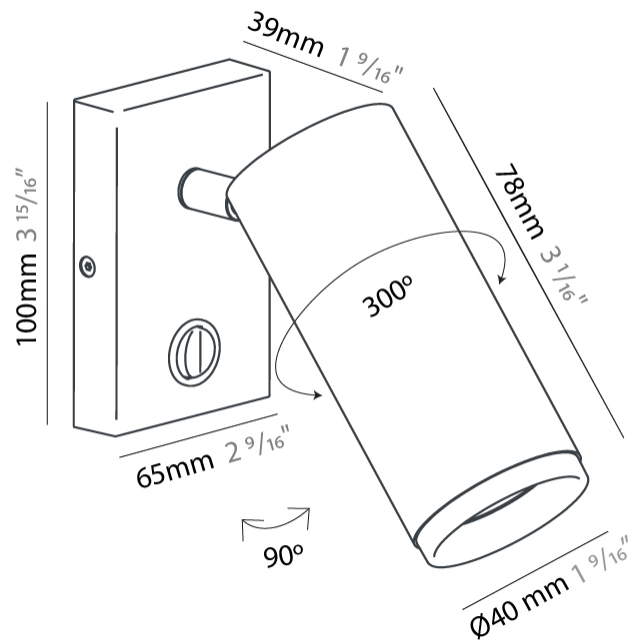

GENERAL

Series: Haul
Subseries: Haul 1 Light
Brand: Milan
Division: Design
Mounting Type: Surface
Mounting Location: Ceiling
Subcategory: Downlight

PHYSICAL

Shape: Cylinder
Diameter (mm): 55
Diameter (in): 2 ³/₁₆
Height (mm): 127
Height (in): 5
Max. Overall Height (mm): 199
Max. Overall Height (in): 7 ¹³/₁₆
Extension (mm): 72
Extension (in): 2 ¹³/₁₆
Light Distribution: Adjustable / Direct
[Fixture Finish: MWL / MBQ](#)
Fixture Material: Extruded Aluminum

GENERAL

Series: Haul
Subseries: Haul - Ceiling
Brand: Milan
Division: Design
Mounting Type: Surface
Mounting Location: Ceiling
Subcategory: Downlight

PHYSICAL

Shape: Cylinder
Diameter (mm): 40
Diameter (in): 1 9/16
Height (mm): 153
Height (in): 6
Light Distribution: Direct
[Fixture Finish: MWL / MBQ](#)
Fixture Material: Extruded Aluminum

GENERAL

Series: Haul
 Subseries: Haul - Wall
 Brand: Milan
 Division: Design
 Mounting Type: Surface
 Mounting Location: Wall
 Subcategory: On/Off Switch

PHYSICAL

Shape: Cylinder
 Diameter (mm): 40
 Diameter (in): 1 9/16
 Length (mm): 65
 Length (in): 2 9/16
 Height (mm): 100
 Height (in): 3 15/16
 Extension (mm): 78
 Extension (in): 3 1/16
 Light Distribution: Adjustable / Direct
 Fixture Finish: [MWL / MBQ](#)
 Fixture Material: Extruded Aluminum

OPTICAL

Beam Angle: 35
 Adjustability: Rotational 300°; Tilt 90°

RATINGS AND CERTIFICATIONS

Certified By: Certified for North American Standards
 IP rating: IP20

HAUL - WALL SURFACE

D93203R9-

PROJECT	_____
TYPE	_____
SPECIFIER	_____
QUANTITY	_____
DATE	_____