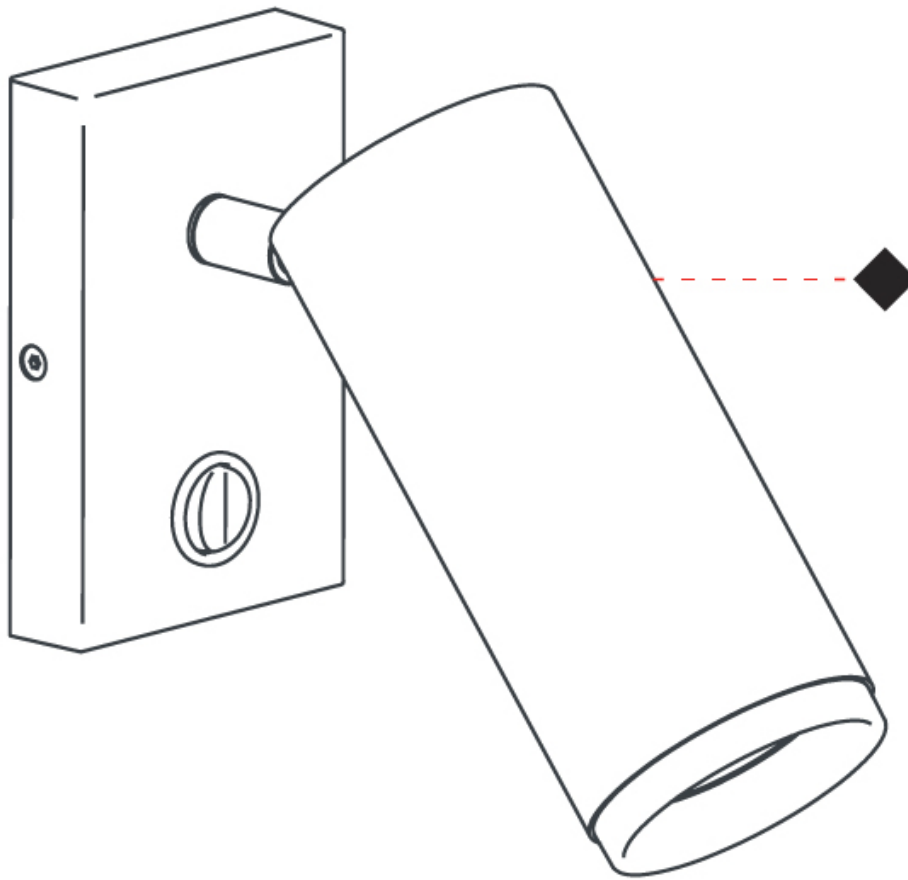

GENERAL

Series: Haul
Subseries: Haul 1 Light
Brand: Milan
Division: Design
Mounting Type: Surface
Mounting Location: Ceiling
Subcategory: Downlight

PHYSICAL

Shape: Cylinder
Diameter (mm): 55
Diameter (in): 2 ³/₁₆
Height (mm): 127
Height (in): 5
Max. Overall Height (mm): 199
Max. Overall Height (in): 7 ¹³/₁₆
Extension (mm): 72
Extension (in): 2 ¹³/₁₆
Light Distribution: Adjustable / Direct
[Fixture Finish: MWL / MBQ](#)
Fixture Material: Extruded Aluminum

GENERAL

Series: Haul
Subseries: Haul - Ceiling
Brand: Milan
Division: Design
Mounting Type: Surface
Mounting Location: Ceiling
Subcategory: Downlight

PHYSICAL

Shape: Cylinder
Diameter (mm): 40
Diameter (in): 1 9/16
Height (mm): 153
Height (in): 6
Light Distribution: Direct
[Fixture Finish: MWL / MBQ](#)
Fixture Material: Extruded Aluminum

OPTICAL

Beam Angle: 35
 Adjustability: Rotational 300°; Tilt 90°

RATINGS AND CERTIFICATIONS

Certified By: Certified for North American Standards
 IP rating: IP20

HAUL - WALL SURFACE

D93203R9-

PROJECT	_____
TYPE	_____
SPECIFIER	_____
QUANTITY	_____
DATE	_____

GENERAL

Series: Haul
Subseries: Haul - Wall
Brand: Milan
Division: Design
Mounting Type: Surface
Mounting Location: Wall
Subcategory: On/Off Switch

PHYSICAL

Shape: Cylinder
Diameter (mm): 55
Diameter (in): 1 ⁹/₁₆
Length (mm): 83
Length (in): 3 ¹/₄
Height (mm): 100
Height (in): 3 ¹⁵/₁₆
Extension (mm): 120
Extension (in): 4 ³/₄
Light Distribution: Adjustable / Direct
[Fixture Finish: MWL / MBQ](#)
Fixture Material: Extruded Aluminum