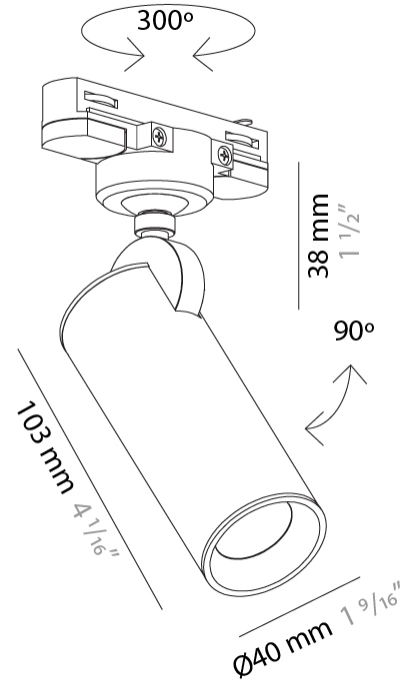

HAUL TRACK

D96072-

base number   Finish
Options

PROJECT	_____
TYPE	_____
SPECIFIER	_____
QUANTITY	_____
DATE	_____

1. To build a product code in our configurator select the specify button on the base model # product page
2. To build a manual product code on this datasheet choose from the options listed below in blue font and add the suffix to the base model #

GENERAL

Series: Haul
Brand: Milan
Division: Design
Mounting Type: Track
Mounting Location: Ceiling
Subcategory: Spots

PHYSICAL

Shape: Cylinder
Diameter (mm): 40
Diameter (in): 1 9/16
Height (mm): 203
Height (in): 8
Max. Overall Height (mm): 1300
Max. Overall Height (in): 51 3/16
Light Distribution: Direct
Fixture Finish: [MWL / MBQ](#)
Fixture Material: Extruded Aluminum

ELECTRICAL

Lamp Type: LED
Input Wattage (W): 5
Dimming: Electronic Low Voltage Dimming
Input Voltage (V): 120Vac Direct Line

LED

Color Temperature (°K): 3000
Max. Delivered Lumen (lm): 500
CRI: >90 CRI
Lamp Life (hrs): 50000

OPTICAL

Reflector°: 35
Beam Angle: 35

RATINGS AND CERTIFICATIONS

Certified By: Certified for North American Standards
IP rating: IP20